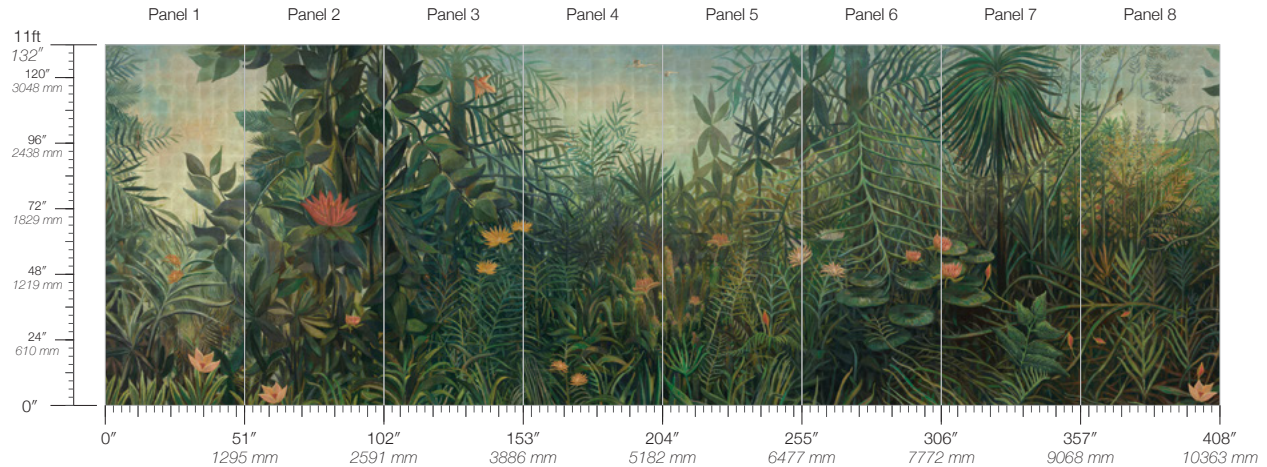

Wanderlust Enchant

Suitable for residential and commercial projects

COLOR
Enchant

STOCK
Made to order

REPEAT
Non-repeating

CONTACT
sales@calicowallpaper.com
+1 718 243 1705
57 Lispenard Street
New York, NY 10013 USA

ITEM
4511

MINIMUM
1 panel

LEAD TIME
4 weeks to print

CONTENT
Type II Vinyl

MAINTENANCE
Water-based cleanser

ORIGIN
USA

DISCLAIMER
Panel maps represent mural artwork only. Reference the physical sample for color and texture.

PANEL WIDTH
51" / 1295 mm trimmed

FLAMMABILITY
ASTM E84 Adhered Class A

DETAILS
Custom options available

PANEL HEIGHT
132" / 3353 mm standard

ENVIRONMENTAL
Recycled Content, Phthalate Free

PRICE
Available upon request